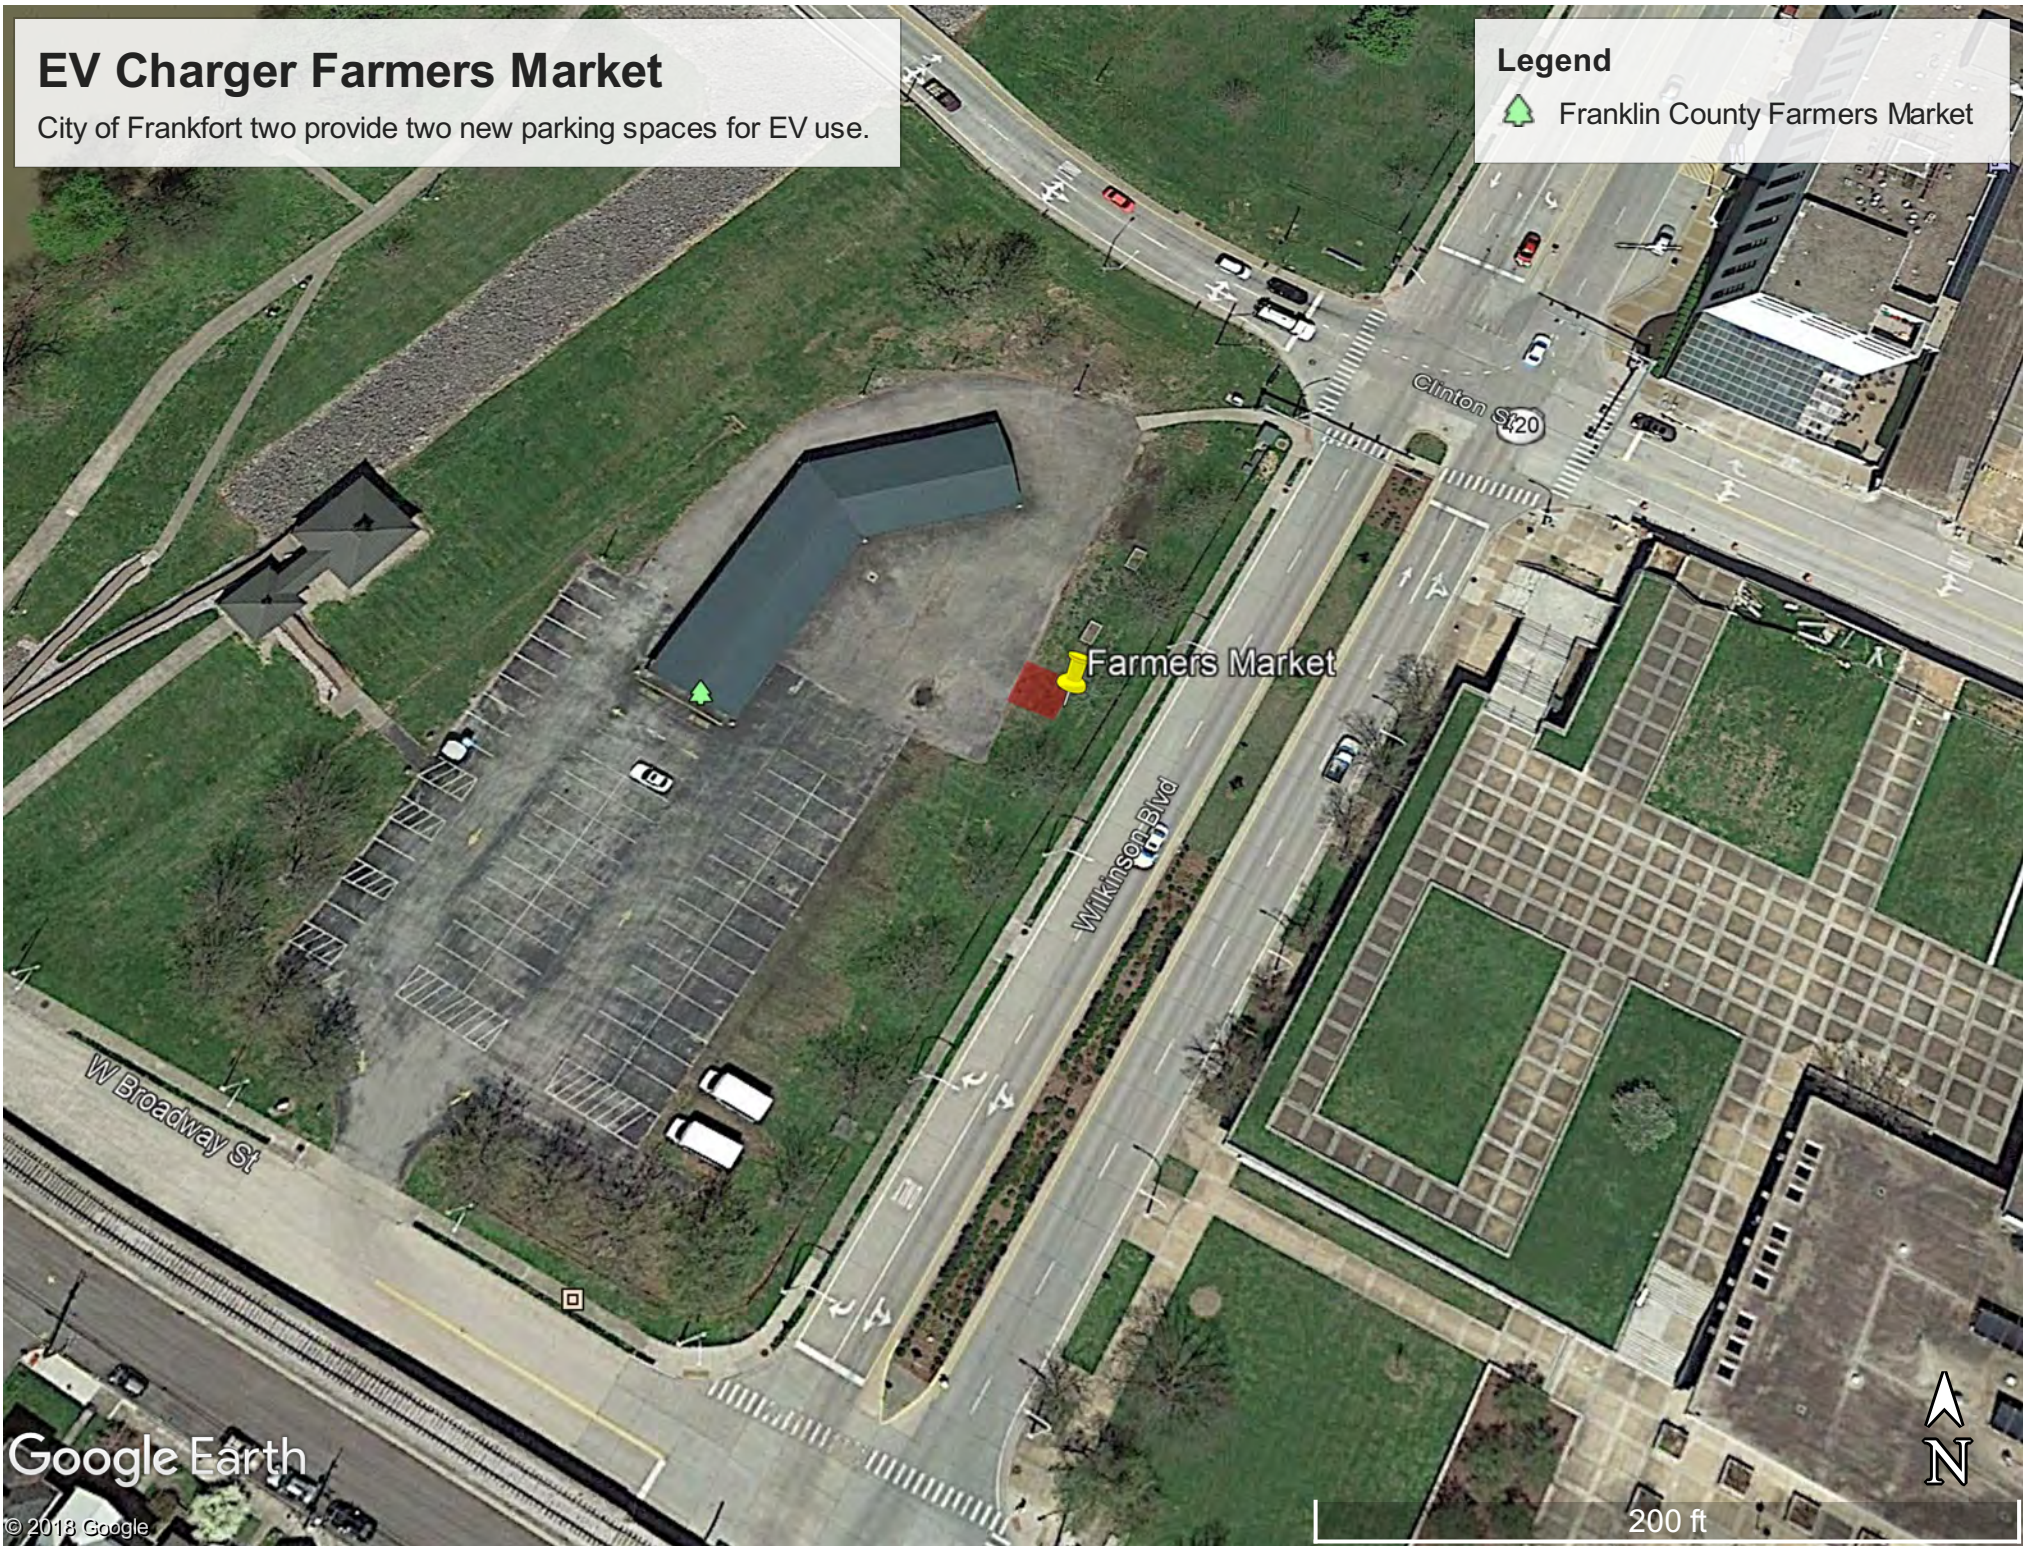

EV Charger Olive St

Street side parking behind rail depot.

Legend

 Olive St

EV Charger Farmers Market

City of Frankfort two provide two new parking spaces for EV use.

Legend

 Franklin County Farmers Market

EV Charger Juniper Hills

Juniper Hills park near Frankfort Parks Office.

Legend

-  JHGA
-  Juniper Hills

Google Earth

© 2018 Google

200 ft