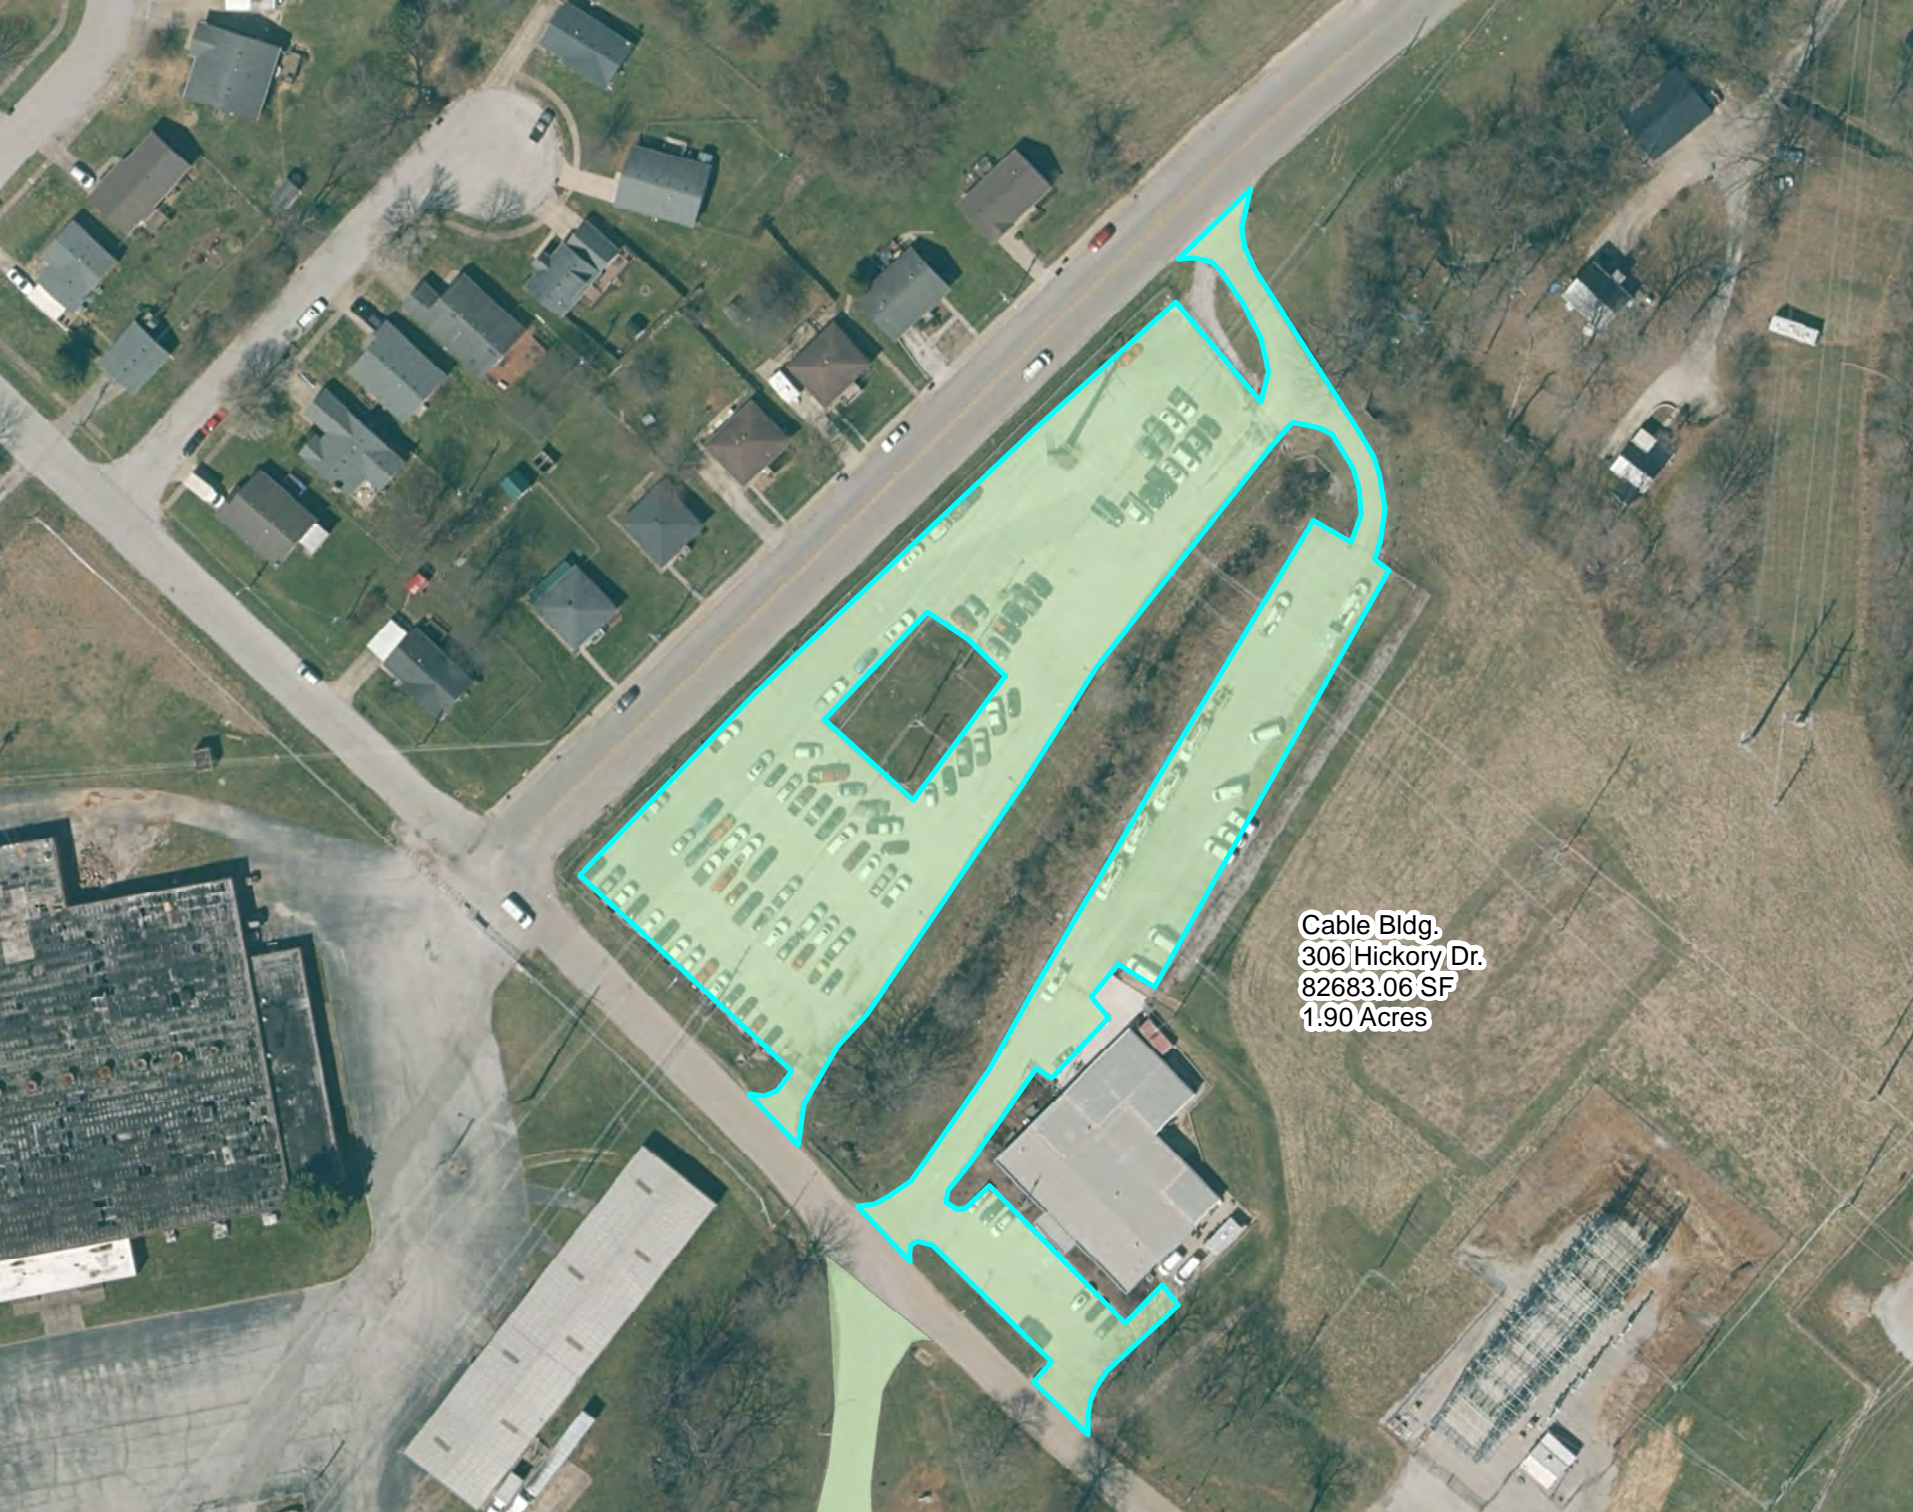

Administration Bldg.  
151 Flynn Ave.  
108070 SF  
2.5 Acres

Service Center  
305 Hickory Dr.  
83985.96 SF  
1.93 Acres

Cable Bldg.  
306 Hickory Dr.  
82683.06 SF  
1.90 Acres

Cable Head End  
98 Tanglewood Dr.  
16731.26 SF  
0.384098 Acres

WTP  
400 Coffee Tree Rd  
121775.80 SF  
2.8 Acres